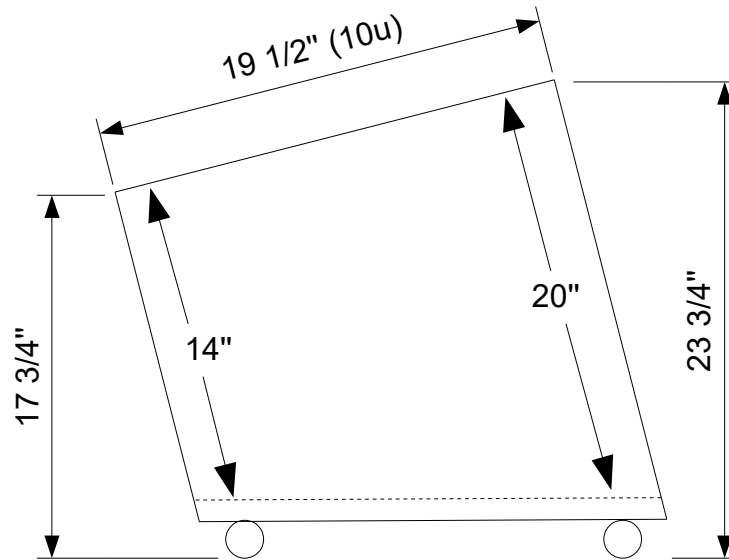

# Technical Data / Weight Limits

## Modular One Rack

Side View

150 Lbs Weight Limit