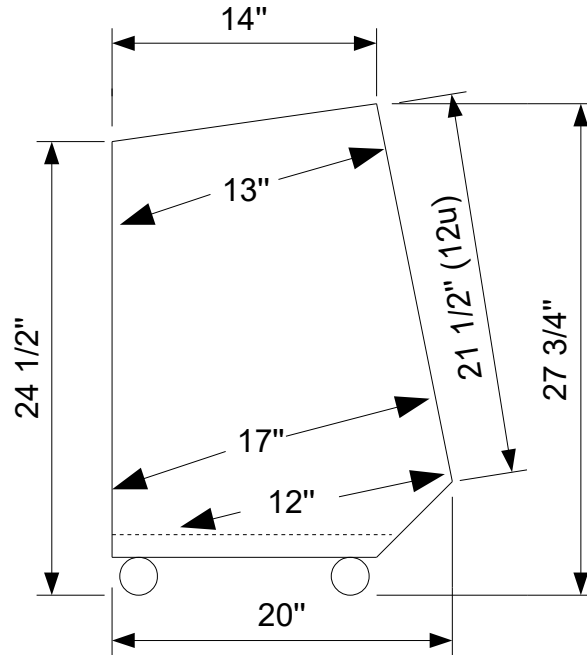

Technical Data / Weight Limits

Modular Three Rack

Side View

16 Degree Face Angle

150 Lbs Weight Limit