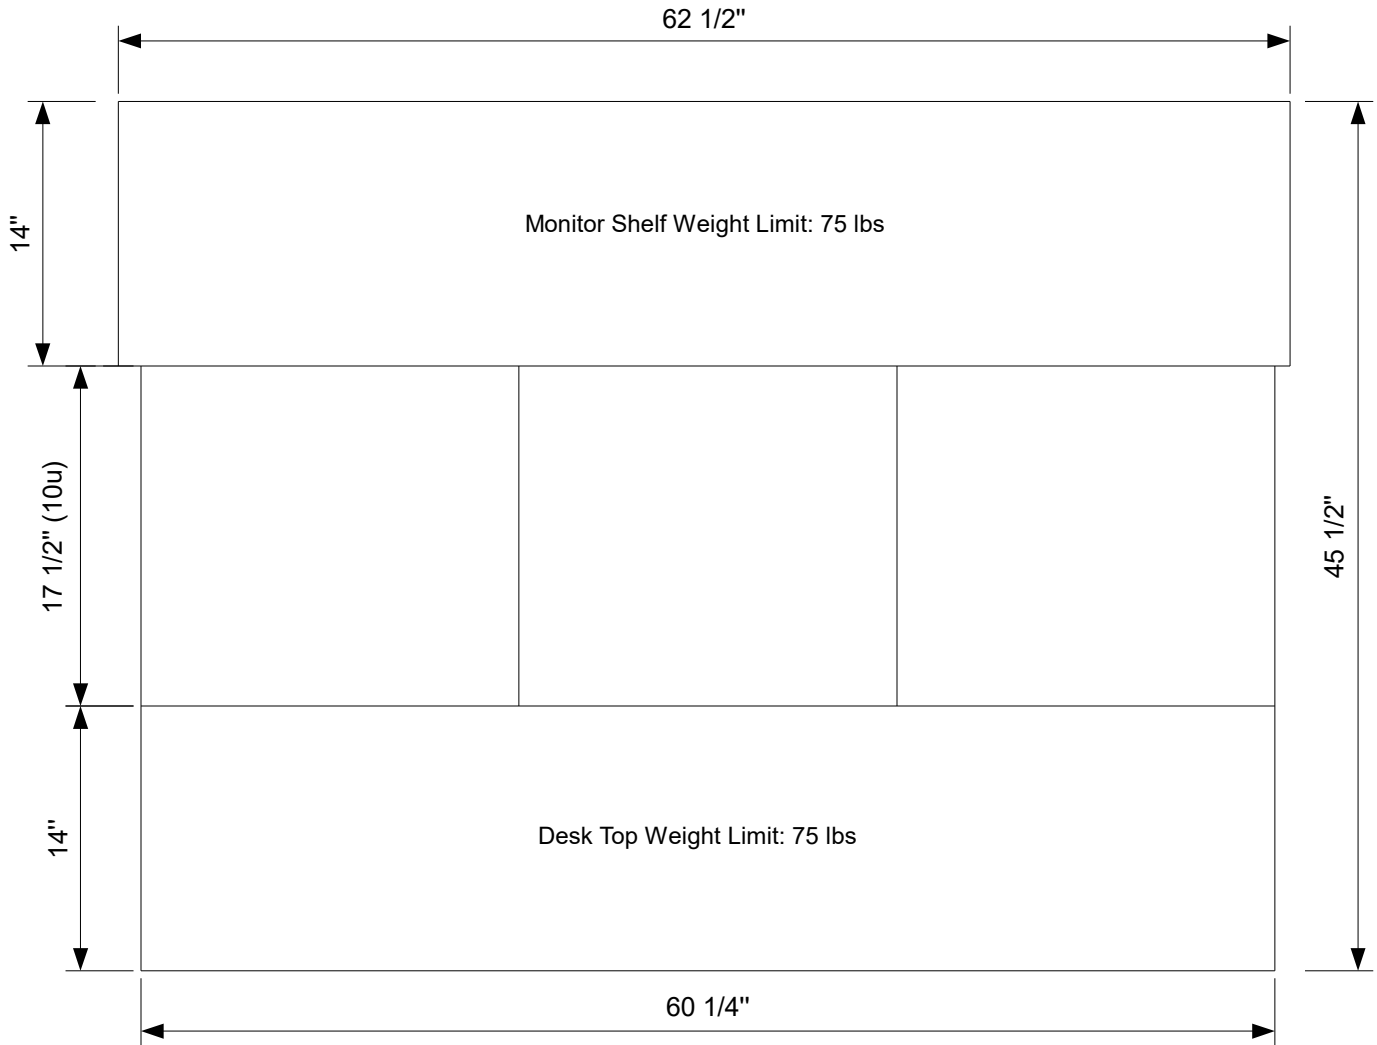

Technical Data / Weight Limits

Mastering 30u

Top View

Technical Data / Weight Limits

Mastering 30u

Side View