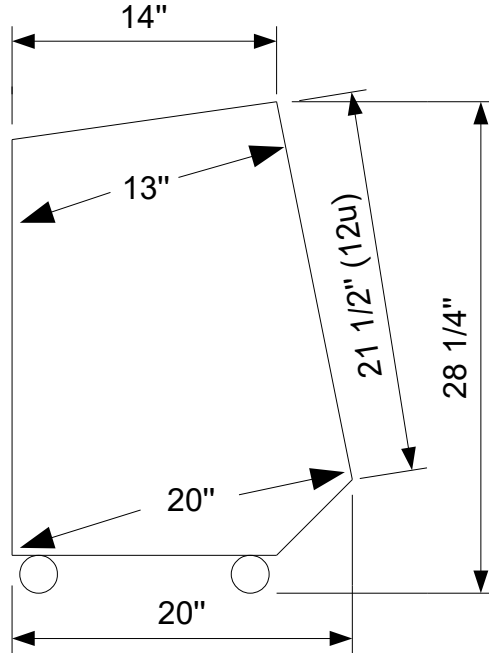

Technical Data / Weight Limits

Modular Three Rack

Side View

16 Degree Face Angle

250 Lbs Weight Limit