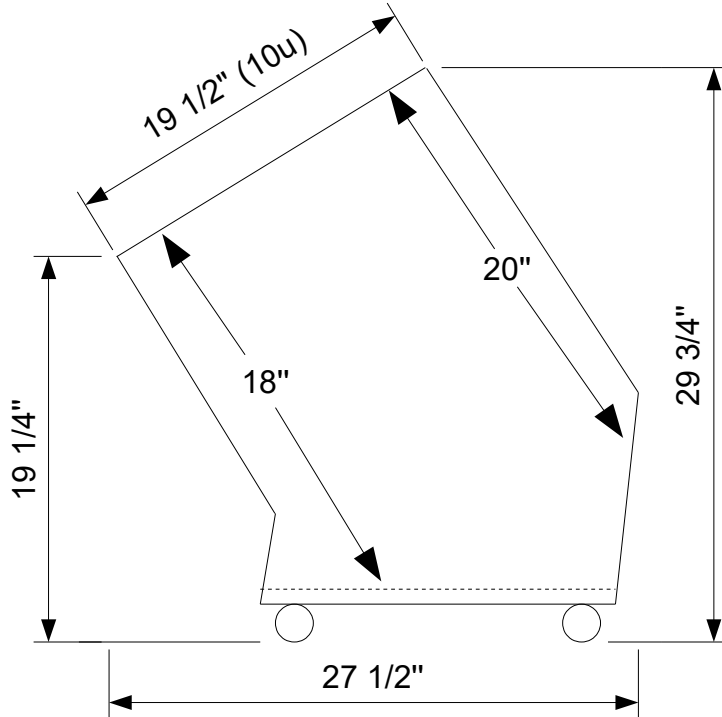

Technical Data / Weight Limits

Modular Two Rack

Side View

250 Lbs Weight Limit